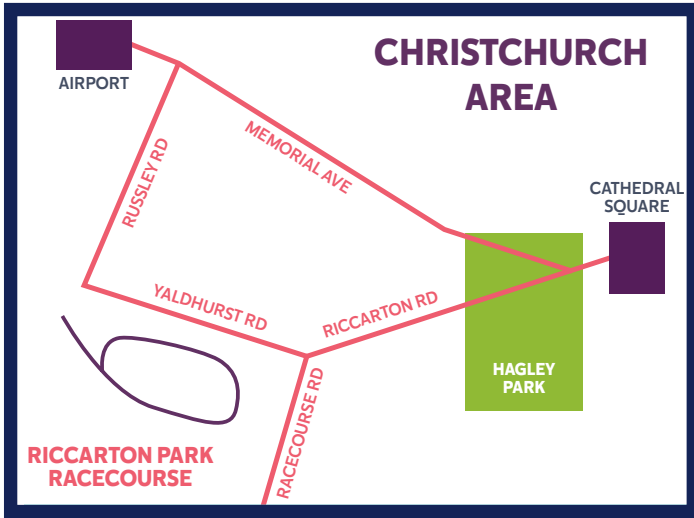

LOCATION

HOW TO GET TO RICCARTON PARK ? WE RECOMMEND...
PHONE: 0800 379 9799

For bus routes visit www.metroinfo.co.nz or call 03 366 8855

RICCARTON PARK

165 Racecourse Road, Christchurch 8042
 Email: enquiries@riccartonpark.co.nz