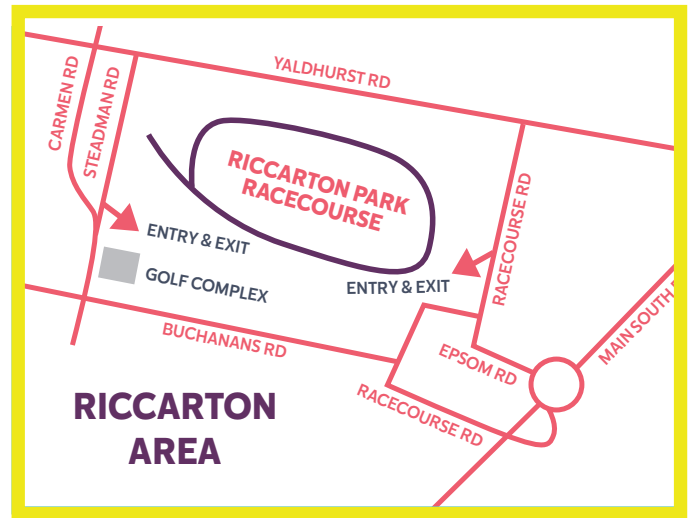

LOCATION

Riccarton Park Racecourse
165 Racecourse Road
Christchurch 8043

HOW TO GET TO RICcarton PARK ? WE RECOMMEND...

PHONE: 0800 379 9799

For bus routes visit www.metroinfo.co.nz or call 03 366 8855

RICcarton PARK

165 Racecourse Road, Christchurch 8042
Email: enquiries@riccartonpark.co.nz