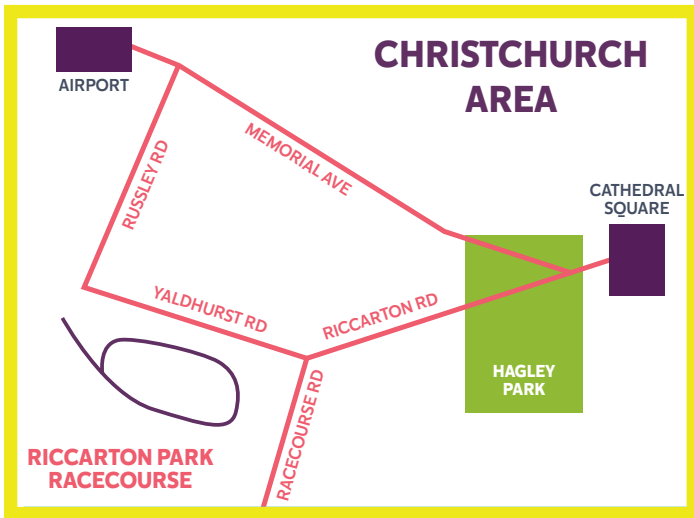

LOCATION

Riccarton Park Racecourse
165 Racecourse Road
Christchurch 8043

HOW TO GET TO RICcarton PARK ? WE RECOMMEND...

PHONE: 0800 379 9799

For bus routes visit www.metroinfo.co.nz or call 03 366 8855

RICcarton PARK