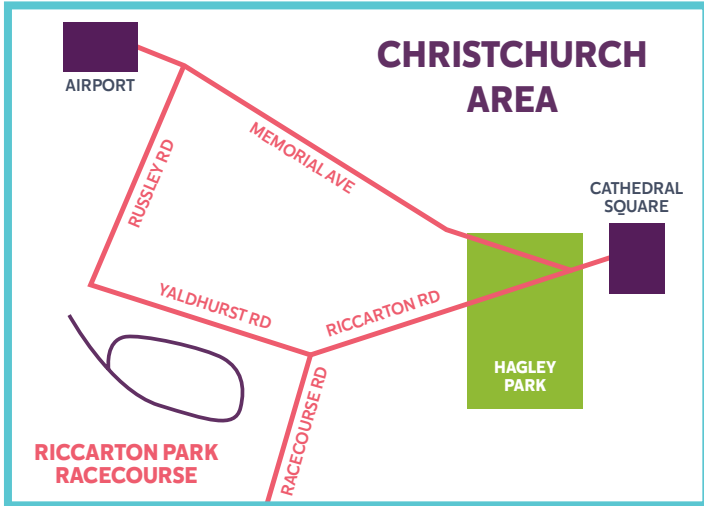

LOCATION

HOW TO GET TO RICcarton PARK ? WE RECOMMEND...
PHONE: 0800 379 9799
 For bus routes visit www.metroinfo.co.nz or call 03 366 8855

RICcarton PARK

165 Racecourse Road, Christchurch 8042
 Email: enquiries@riccartonpark.co.nz