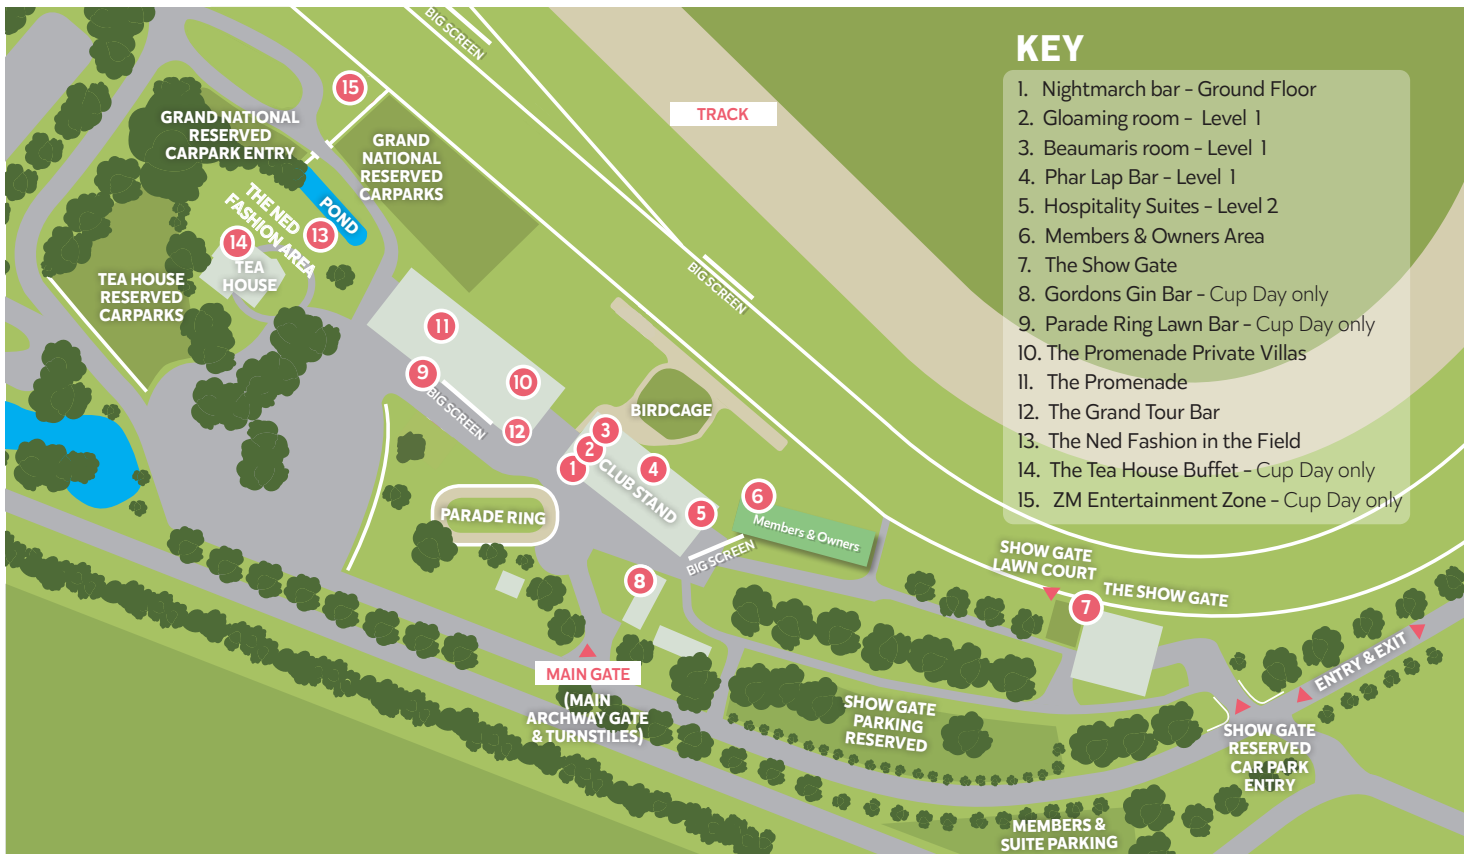

LOCATION

HOW TO GET TO RICcarton PARK ? WE RECOMMEND...
PHONE: 0800 379 9799
 For bus routes visit www.metroinfo.co.nz or call 03 366 8855

RICcarton PARK

165 Racecourse Road, Christchurch 8042
 Email: enquiries@riccartonpark.co.nz