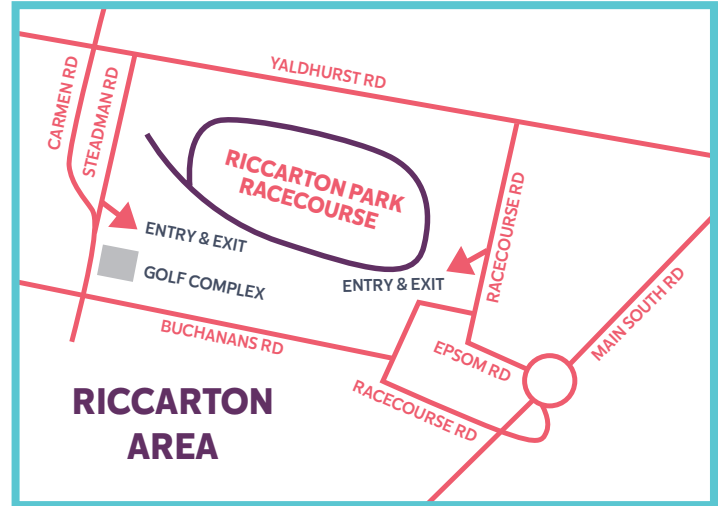

LOCATION

HOW TO GET TO RICcarton PARK ? WE RECOMMEND...
PHONE: 0800 379 9799
 For bus routes visit www.metroinfo.co.nz or call 03 366 8855

RICcarton PARK

165 Racecourse Road, Christchurch 8042
 Email: enquiries@riccartonpark.co.nz