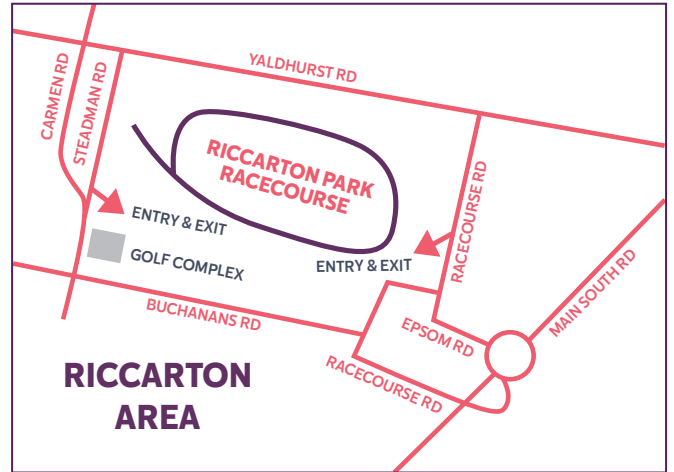

FACILITIES & LOCATION

HOW TO GET TO RICcarton PARK? WE RECOMMEND...

PHONE: 0800 379 9799

For bus routes visit www.metroinfo.co.nz
or call 03 366 8855

RICcarton PARK

Racecourse Road, Riccarton, Christchurch
Phone: 03 336 0055
Email: enquiries@riccartonpark.co.nz

ride with the action