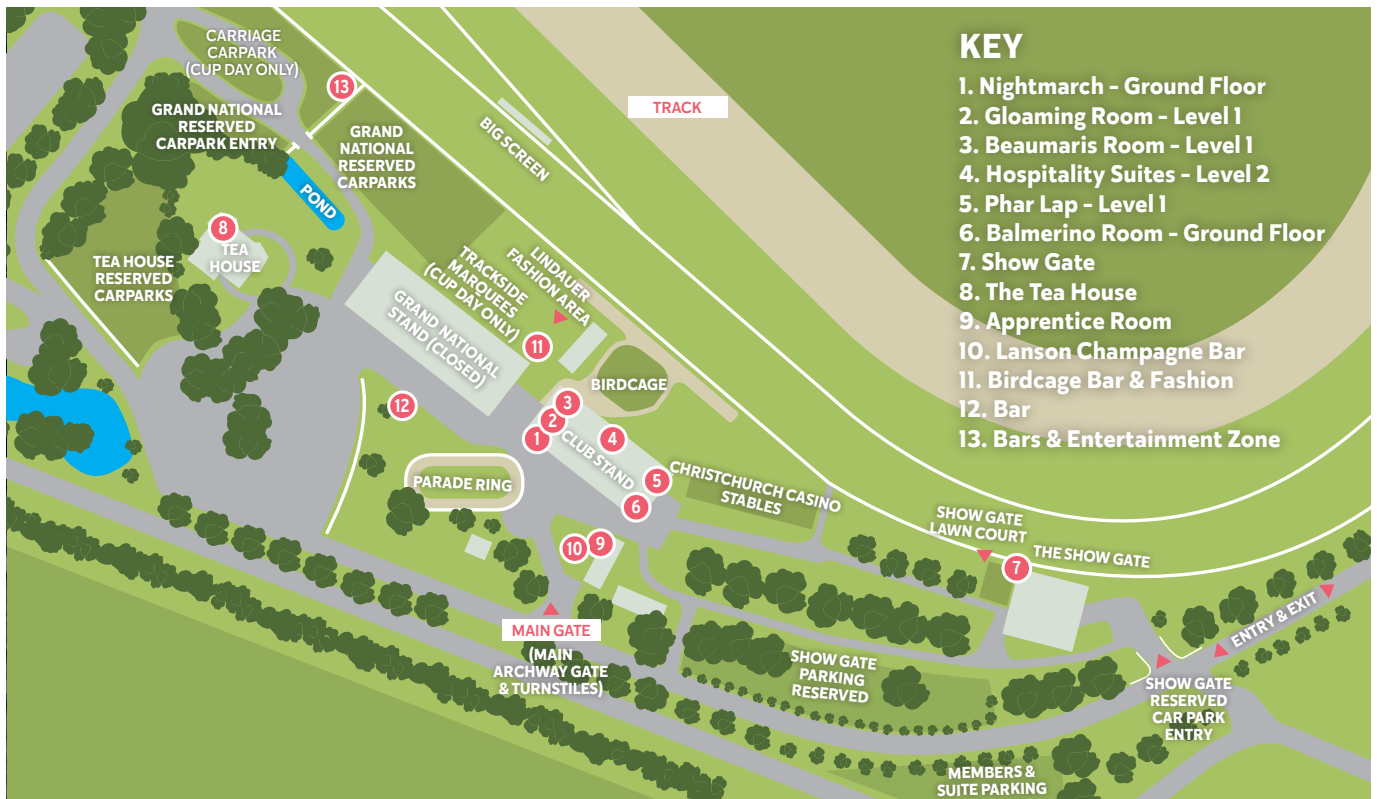

FACILITIES & LOCATION

HOW TO GET TO RICcarton PARK? WE RECOMMEND...

PHONE: 0800 379 9799

For bus routes visit www.metroinfo.co.nz
or call 03 366 8855

RICcarton PARK

Racecourse Road, Riccarton, Christchurch
Phone: 03 336 0055
Email: enquiries@riccartonpark.co.nz

ride with the action