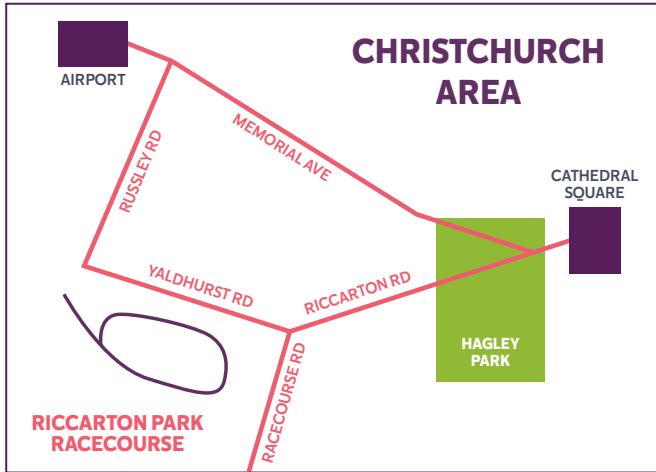

FACILITIES & LOCATION

HOW TO GET TO RICcarton PARK? WE RECOMMEND...

PHONE: 0800 379 9799

For bus routes visit www.metroinfo.co.nz
or call 03 366 8855

RICcarton PARK

Racecourse Road, Riccarton, Christchurch
Phone: 03 336 0055
Email: enquiries@riccartonpark.co.nz