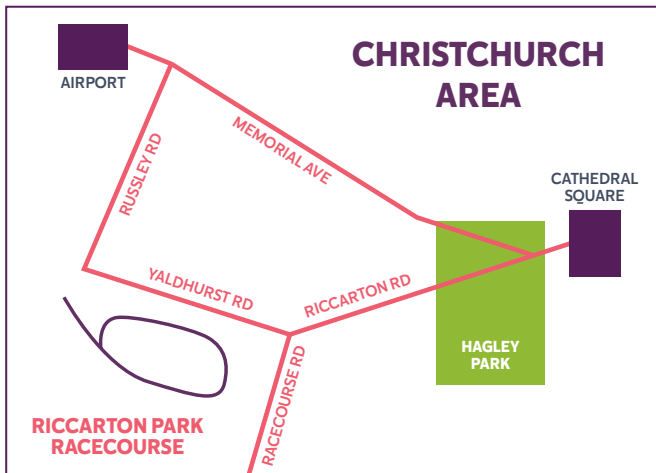

FACILITIES & LOCATION

- KEY**
1. Nightmarch - Ground Floor
 2. Gloaming Room - Level 1
 3. Beaumaris Room - Level 1
 4. Hospitality Suites - Level 2
 5. Phar Lap - Level 1
 6. Balmerino Room - Ground Floor
 7. Show Gate
 8. The Tea House
 9. Apprentice Room
 10. Lanson Champagne Bar
 11. Birdcage Bar
 12. Bar
 13. Bars & Entertainment Zone
 14. Fashion area

HOW TO GET TO RICcarton PARK? WE RECOMMEND...

PHONE: 0800 379 9799

For bus routes visit www.metroinfo.co.nz
or call 03 366 8855

RICcarton PARK

Racecourse Road, Riccarton, Christchurch
Email: enquiries@riccartonpark.co.nz