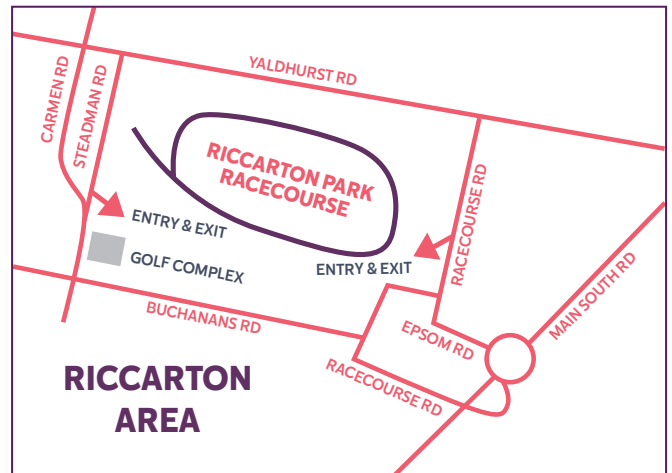

FACILITIES & LOCATION

- KEY**
1. Nightmarch - Ground Floor
 2. Gloaming Room - Level 1
 3. Beaumaris Room - Level 1
 4. Hospitality Suites - Level 2
 5. Phar Lap - Level 1
 6. Balmerino Room - Ground Floor
 7. Show Gate
 8. The Tea House
 9. Apprentice Room
 10. Lanson Champagne Bar
 11. Birdcage Bar
 12. Bar
 13. Bars & Entertainment Zone
 14. Fashion area

HOW TO GET TO RICcarton PARK? WE RECOMMEND...

PHONE: 0800 379 9799

For bus routes visit www.metroinfo.co.nz
or call 03 366 8855

RICcarton PARK

Racecourse Road, Riccarton, Christchurch
Email: enquiries@riccartonpark.co.nz